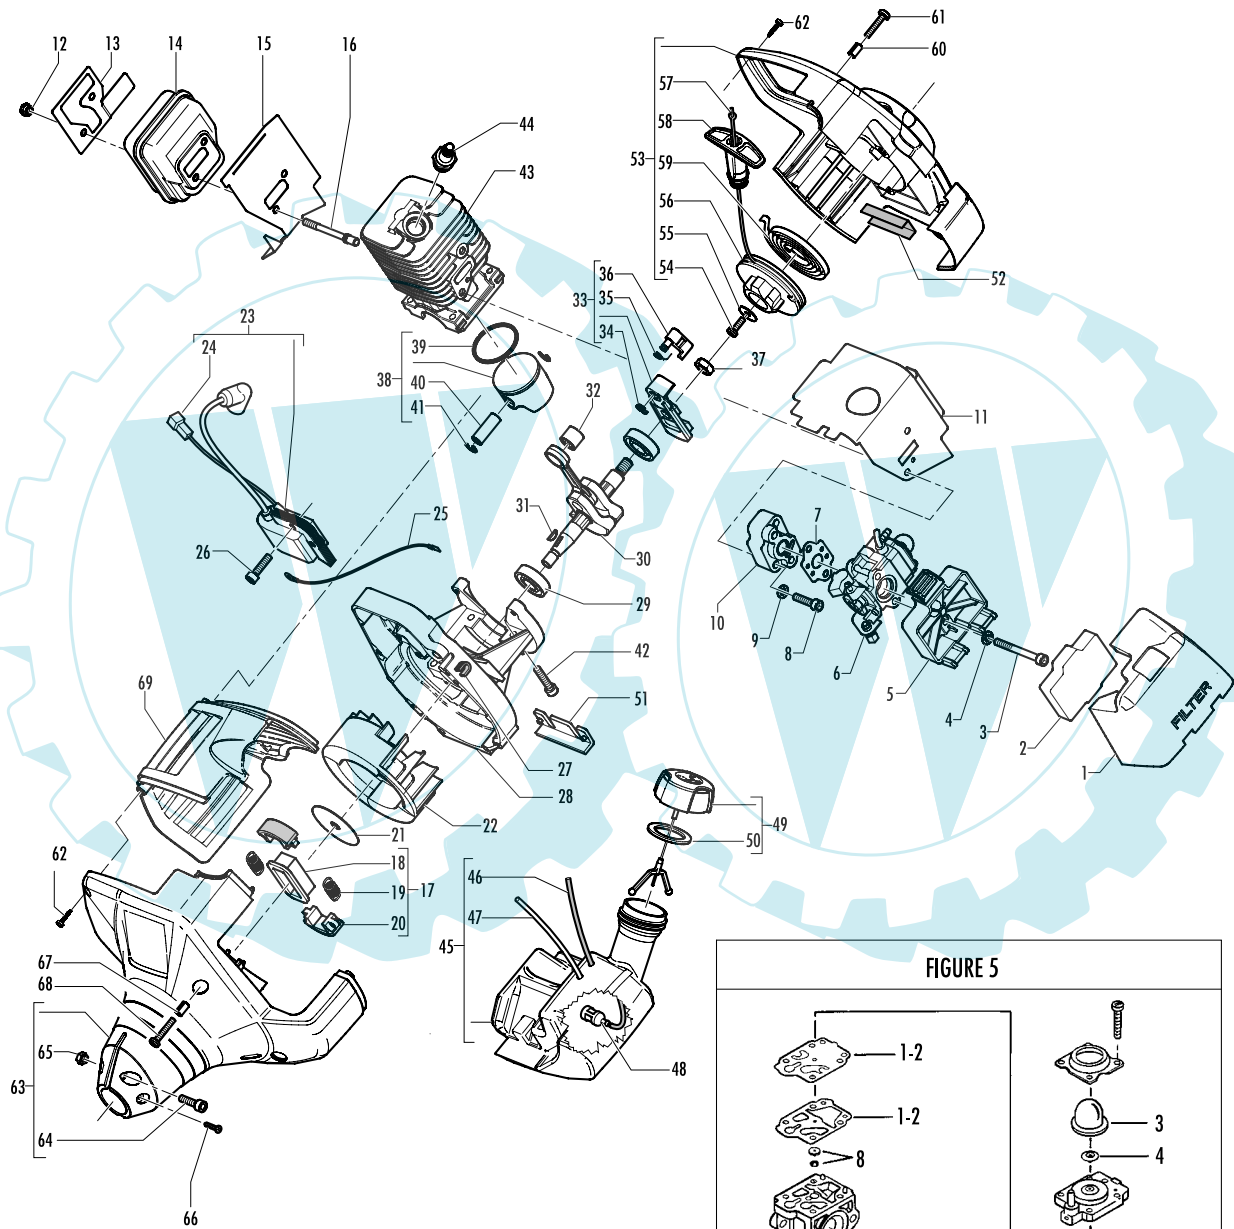

FIGURE 5

brand	PARTNER

date	FEB/04	SHEET 3/4

Model	Prefix
B 300J	01

Product number
953900510

FIGURE 4