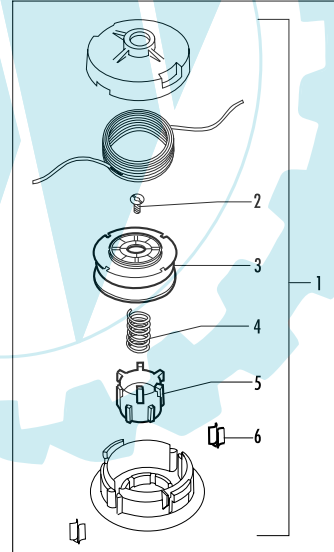

brand	PARTNER

date	FEB/04	SHEET 1/4

Model	Prefix
B 300J	01

Product number
953900510

FIGURE 2