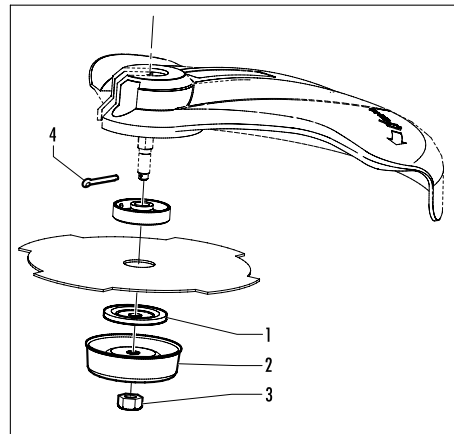

brand	PARTNER

date	FEB/04	SHEET 1/4

Model	Prefix
B 300J	01

Product number
953900510

FIGURE 3