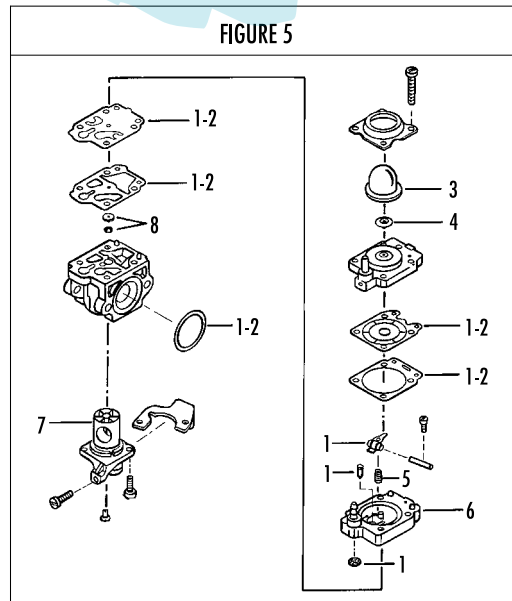

brand	PARTNER

date	FEB/04	SHEET 3/4

Model	Prefix
B 300J	01

Product number
953900510

FIGURE 5