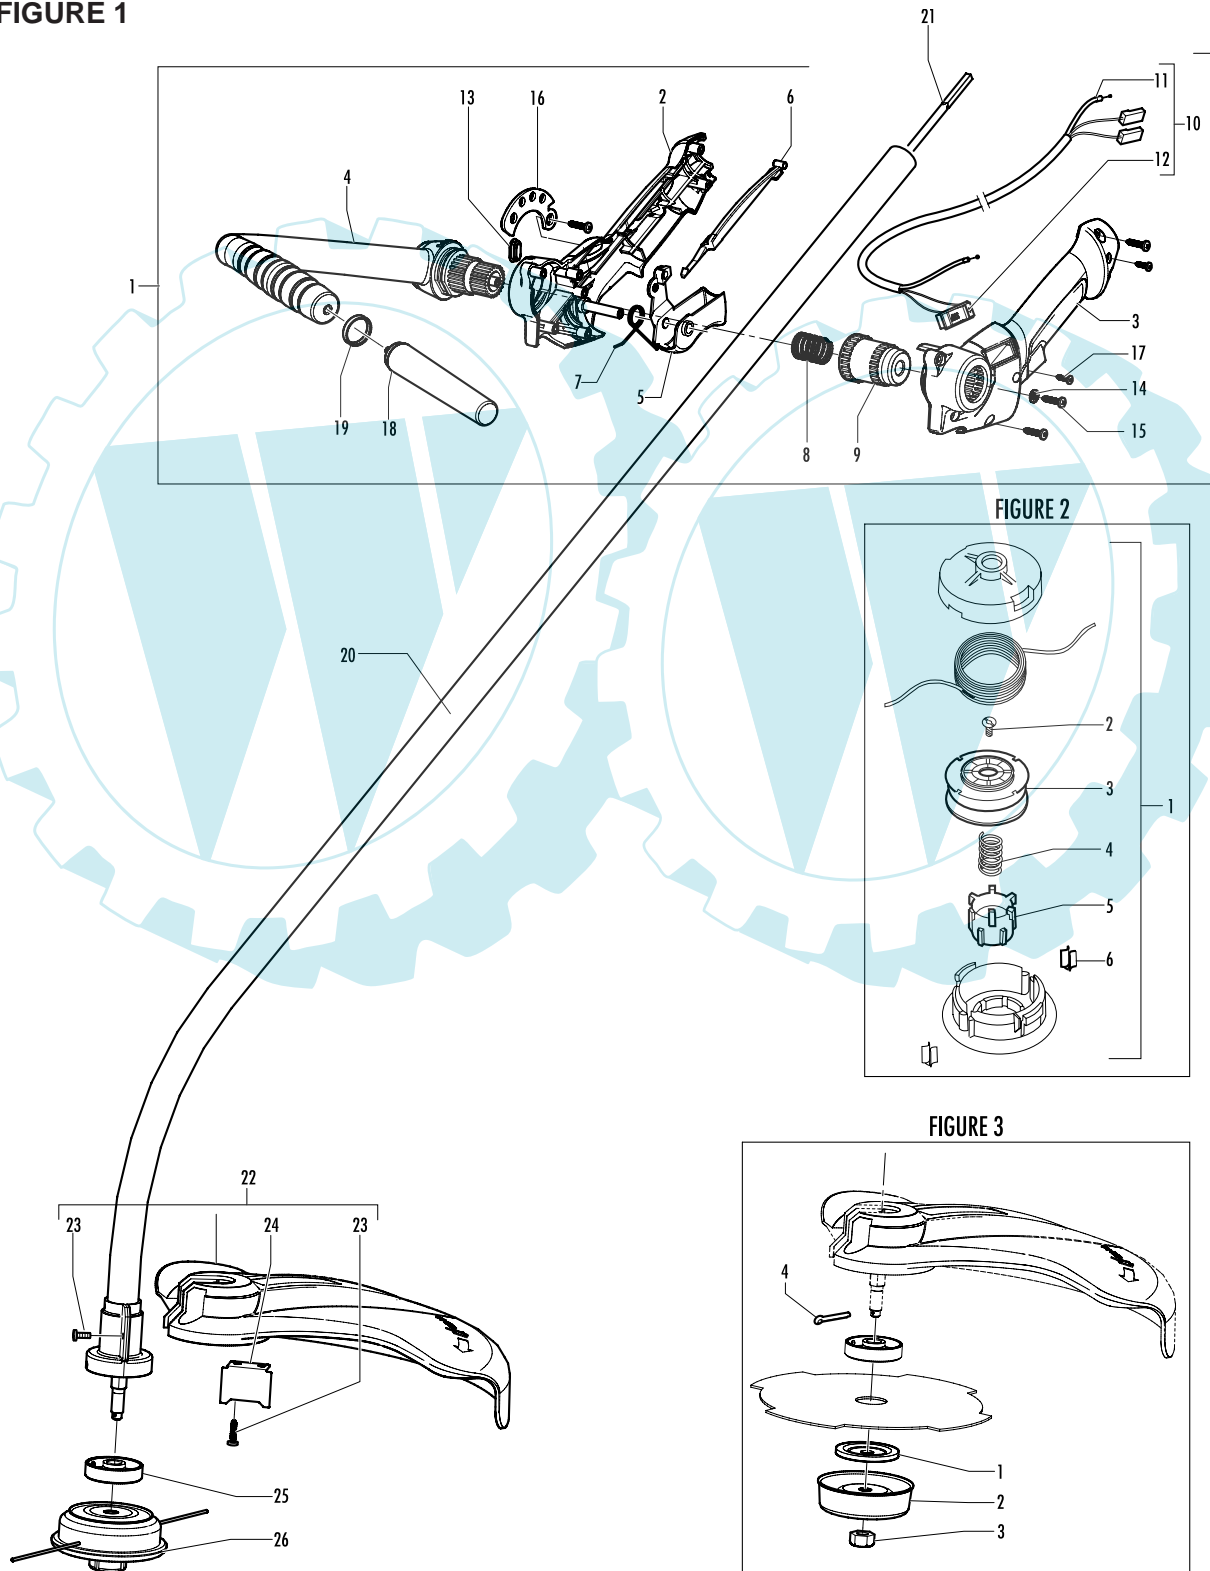

brand	PARTNER

date	FEB/04	SHEET 1/4

Model	Prefix
B 300J	01

Product number
953900510

FIGURE 1